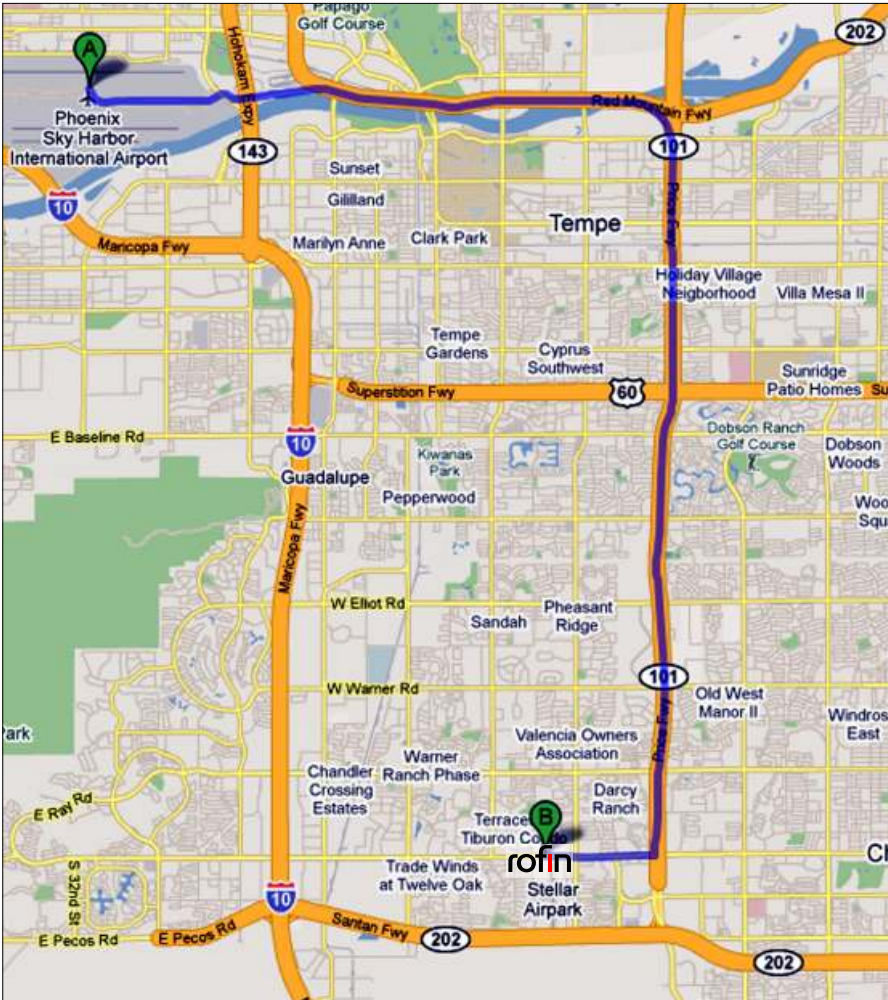

ROFIN-BAASEL Inc.

4350 West Chandler Blvd., Suite 8, Chandler, AZ 85226. 480.777.1199

Directions from Phoenix Airport

- From Phoenix Airport, go **southeast** on **Sky Harbor Blvd.** 1.6 mi.
- Take ramp to **AZ-202 E.** Go 0.7 mi.
- Merge onto **Sky Harbor Blvd.** Go 0.2 mi.
- Merge onto **AZ-202 Loop E** via the ramp to **Tempe/Mesa.** Go 4.3 mi.
- Take exit 9 to merge onto AZ-101 Loop S. Go 8.6 mi.
- Take exit 60 toward Chandler Blvd. Go 0.4 mi.
- Merge onto S. Price Rd. Go 0.1 mi.
- Turn right at W. Chandler Blvd. Go 1.3 mi to destination on the right.

Hotels near Rofin-Baasel

- 1 Windmill Suites at Chandler Fashion Center. 3535 W. Chandler Blvd., Chandler. 800-547-4747.
- 2 Springhill Suites. 225 N. Metro Blvd, Chandler. 480-726-7666.
- 3 Residence Inn Chandler/Fashion Center. 200 North Federal St., Chandler. 480-782-1551.
- 4 Hilton Phoenix Chandler, 2929 West Frye Rd., Chandler. 480-899-7400.